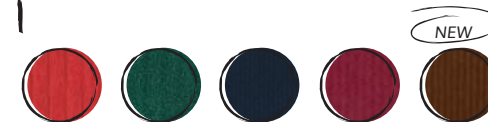

Ref. 143 Ref. 296